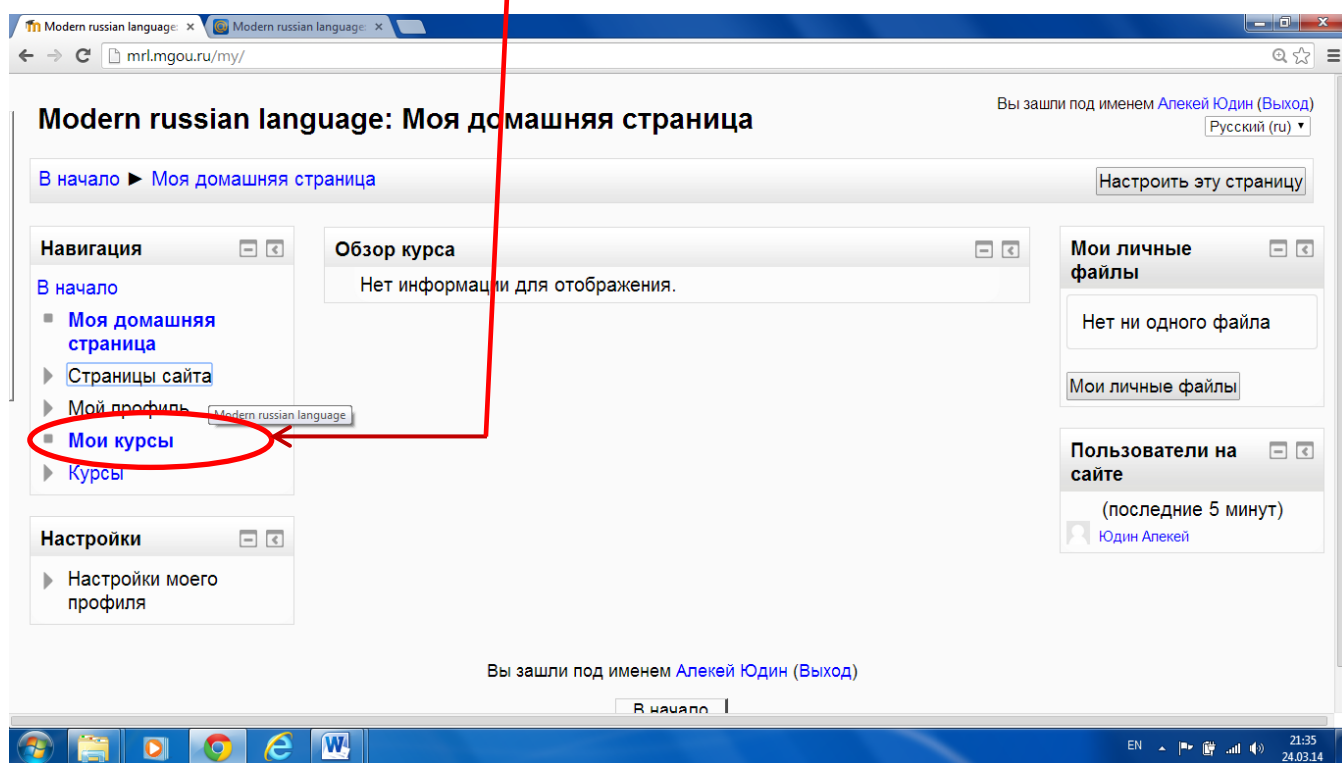

Прохождение первого тура олимпиады

Шаг 1. Поиск инструкции по выполнению заданий 1-го тура олимпиады

После того, как Вы создали учётную запись, войдите на сайт под Вашим именем.

Далее зайдите в раздел «Страницы сайта»